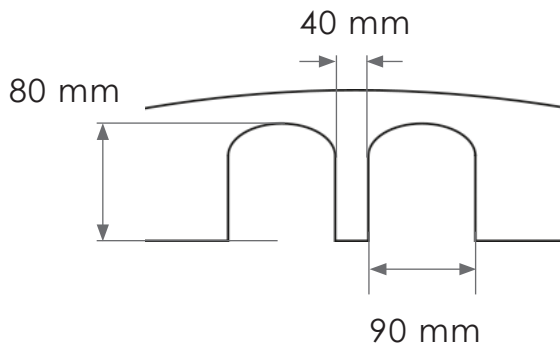

Hose Cover

Description:

The Hose Cover is our biggest ramp that can fit over large cables and pipes.

It's tough structure provides the resistance to heavy loads.

The Hose Cover is primarily manufactured in either Black or Yellow, however, other colours can be ordered. Minimum order applies.

Fixing Options:

The Hose Cover can be fixed to the ground using four bolts per part.

Hose Cover

Fixing Bolt

Weight:	25.50 kg
Height:	100 mm
Width:	790 mm
Length:	500 mm

*All weights are approximate

The information given on these sheets is typical of the product depicted it must not be interpreted as a guarantee of individual product performance and/or characteristics. We reserve the right to alter specifications and designs without prior notice. All measurements are in millimetres (mm)